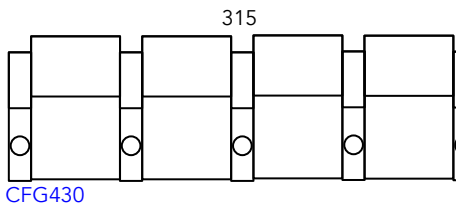

# Manhattan Cinema Seating Guide

Hudson  
Series

March 2023 Edition

As our products are made by hand, all dimensions are approximate only.

Reclined

Chair Moves Back 5cm & Forward 53cm (155cm Total)