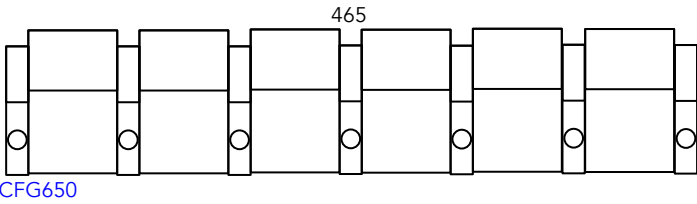

# Manhattan Cinema Seating Guide

Hudson  
Series

March 2023 Edition

As our products are made by hand, all dimensions are approximate only.

Reclined

Chair Moves Back 5cm & Forward 53cm (155cm Total)