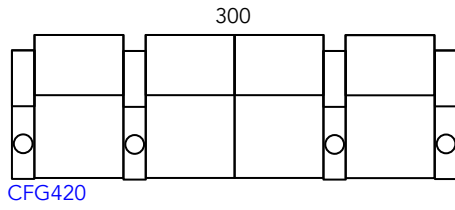

# Manhattan Cinema Seating Guide

Hudson  
Series

March 2023 Edition

As our products are made by hand, all dimensions are approximate only.

Reclined

Chair Moves Back 5cm & Forward 53cm (155cm Total)