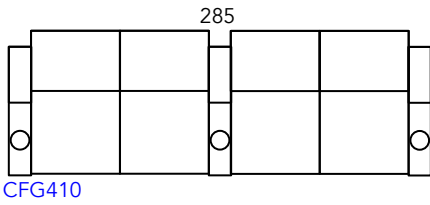

# Manhattan Cinema Seating Guide

Hudson  
Series

March 2023 Edition

As our products are made by hand, all dimensions are approximate only.

Reclined

Chair Moves Back 5cm & Forward 53cm (155cm Total)