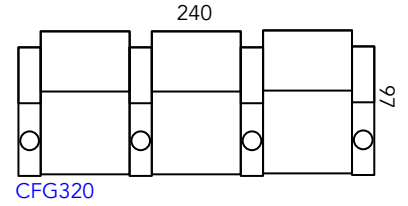

# Manhattan Cinema Seating Guide

Hudson  
Series

March 2023 Edition

As our products are made by hand, all dimensions are approximate only.

Reclined

Chair Moves Back 5cm & Forward 53cm (155cm Total)