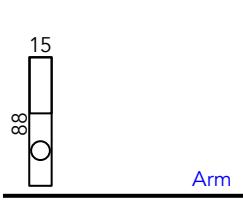

# Manhattan Cinema Seating Guide

Hudson  
Series

March 2023 Edition

As our products are made by hand, all dimensions are approximate only.

Reclined

Chair Moves Back 5cm & Forward 53cm (155cm Total)