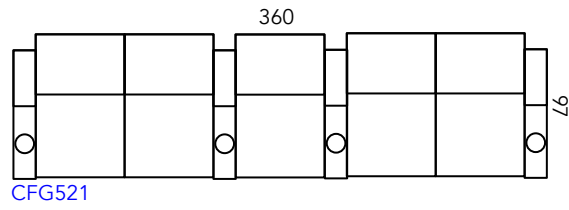

# Manhattan Cinema Seating Guide

Hudson  
Series

March 2023 Edition

As our products are made by hand, all dimensions are approximate only.

Reclined

Chair Moves Back 5cm & Forward 53cm (155cm Total)