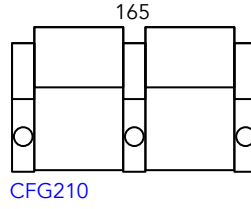

# Manhattan Cinema Seating Guide

Hudson  
Series

March 2023 Edition

As our products are made by hand, all dimensions are approximate only.

Reclined

Chair Moves Back 5cm & Forward 53cm (155cm Total)