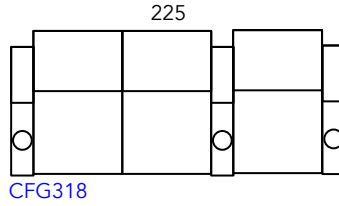

# Manhattan Cinema Seating Guide

Hudson  
Series

March 2023 Edition

As our products are made by hand, all dimensions are approximate only.

Reclined

Chair Moves Back 5cm & Forward 53cm (155cm Total)