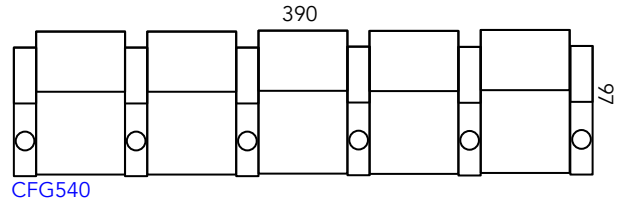

# Manhattan Cinema Seating Guide

Hudson  
Series

March 2023 Edition

As our products are made by hand, all dimensions are approximate only.

Reclined

Chair Moves Back 5cm & Forward 53cm (155cm Total)