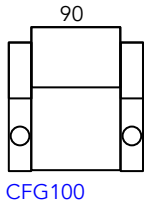

# Manhattan Cinema Seating Guide

Hudson  
Series

March 2023 Edition

As our products are made by hand, all dimensions are approximate only.

Reclined

Chair Moves Back 5cm & Forward 53cm (155cm Total)