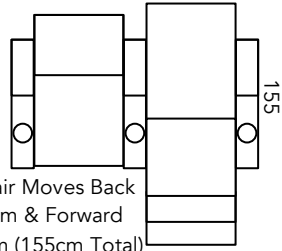

# Manhattan Cinema Seating Guide

Hudson  
Series

March 2023 Edition

As our products are made by hand, all dimensions are approximate only.

Reclined

Chair Moves Back 5cm & Forward 53cm (155cm Total)