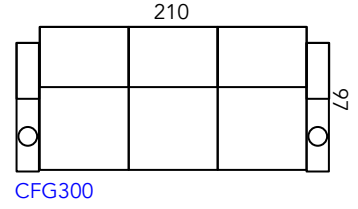

# Manhattan Cinema Seating Guide

Hudson  
Series

March 2023 Edition

As our products are made by hand, all dimensions are approximate only.

Reclined

Chair Moves Back 5cm & Forward 53cm (155cm Total)