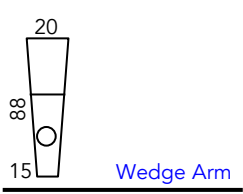

# Manhattan Cinema Seating Guide

Hudson  
Series

March 2023 Edition

As our products are made by hand, all dimensions are approximate only.

Reclined

Chair Moves Back 5cm & Forward 53cm (155cm Total)