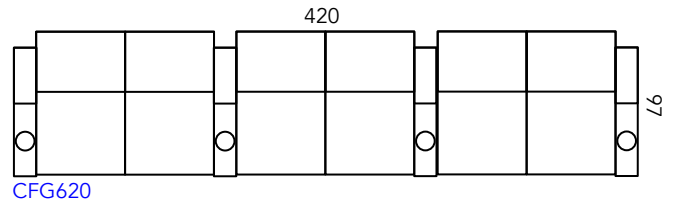

# Manhattan Cinema Seating Guide

Hudson  
Series

March 2023 Edition

As our products are made by hand, all dimensions are approximate only.

Reclined

Chair Moves Back 5cm & Forward 53cm (155cm Total)