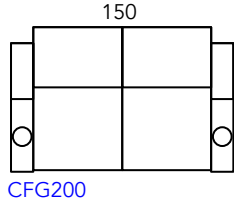

# Manhattan Cinema Seating Guide

Hudson  
Series

March 2023 Edition

As our products are made by hand, all dimensions are approximate only.

Reclined

Chair Moves Back 5cm & Forward 53cm (155cm Total)