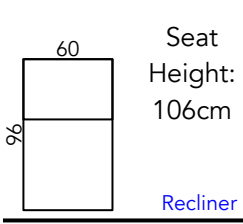

# Manhattan Cinema Seating Guide

Hudson  
Series

March 2023 Edition

As our products are made by hand, all dimensions are approximate only.

Reclined

Chair Moves Back 5cm & Forward 53cm (155cm Total)