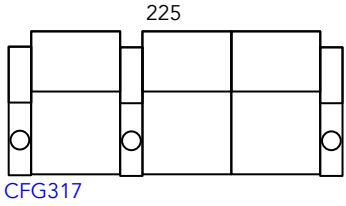

# Manhattan Cinema Seating Guide

Hudson  
Series

March 2023 Edition

As our products are made by hand, all dimensions are approximate only.

Reclined

Chair Moves Back 5cm & Forward 53cm (155cm Total)