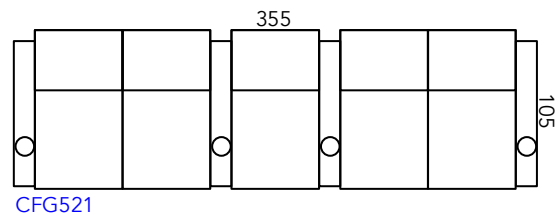

Manhattan Cinema Seating Guide

New Yorker
Pro Series

July 2019 Revision

As our products are made by hand, all dimensions are approximate only.

Reclined

Chair Moves Back
10cm & Forward
53cm (168cm Total)