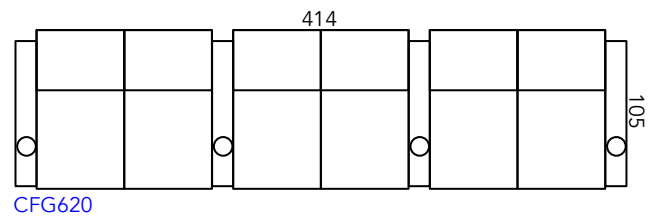

Manhattan Cinema Seating Guide

New Yorker
Pro Series

July 2019 Revision

As our products are made by hand, all dimensions are approximate only.

Reclined

Chair Moves Back
10cm & Forward
53cm (168cm Total)