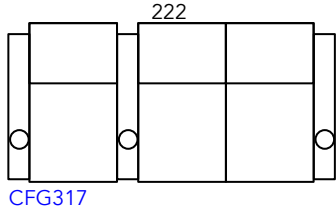

Manhattan Cinema Seating Guide

New Yorker
Pro Series

July 2019 Revision

As our products are made by hand, all dimensions are approximate only.

Reclined

Chair Moves Back
10cm & Forward
53cm (168cm Total)