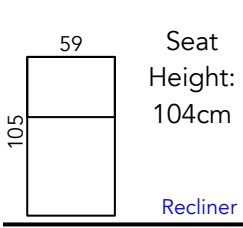

Manhattan Cinema Seating Guide

New Yorker
Pro Series

July 2019 Revision

As our products are made by hand, all dimensions are approximate only.

Reclined

Chair Moves Back
10cm & Forward
53cm (168cm Total)