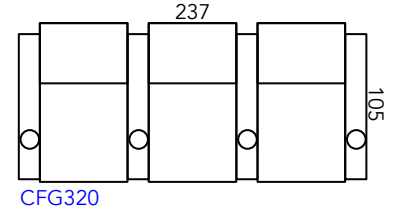

Manhattan Cinema Seating Guide

New Yorker
Pro Series

July 2019 Revision

As our products are made by hand, all dimensions are approximate only.

Reclined

Chair Moves Back
10cm & Forward
53cm (168cm Total)