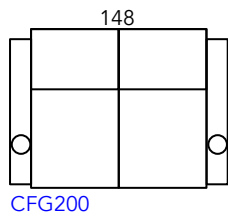

Manhattan Cinema Seating Guide

New Yorker
Pro Series

July 2019 Revision

As our products are made by hand, all dimensions are approximate only.

Reclined

Chair Moves Back
10cm & Forward
53cm (168cm Total)