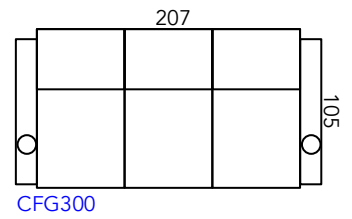

Manhattan Cinema Seating Guide

New Yorker
Pro Series

July 2019 Revision

As our products are made by hand, all dimensions are approximate only.

Reclined

Chair Moves Back
10cm & Forward
53cm (168cm Total)