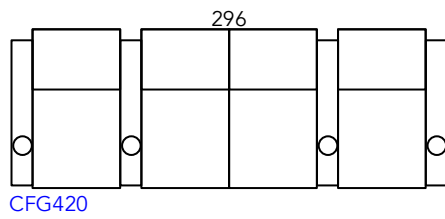

Manhattan Cinema Seating Guide

New Yorker
Pro Series

July 2019 Revision

As our products are made by hand, all dimensions are approximate only.

Reclined

Chair Moves Back
10cm & Forward
53cm (168cm Total)