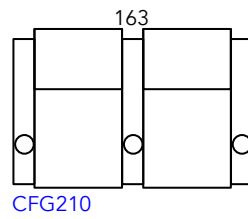

Manhattan Cinema Seating Guide

New Yorker
Pro Series

July 2019 Revision

As our products are made by hand, all dimensions are approximate only.

Reclined

Chair Moves Back
10cm & Forward
53cm (168cm Total)