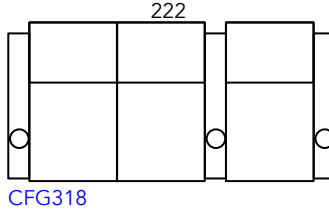

Manhattan Cinema Seating Guide

New Yorker
Pro Series

July 2019 Revision

As our products are made by hand, all dimensions are approximate only.

Reclined

Chair Moves Back
10cm & Forward
53cm (168cm Total)