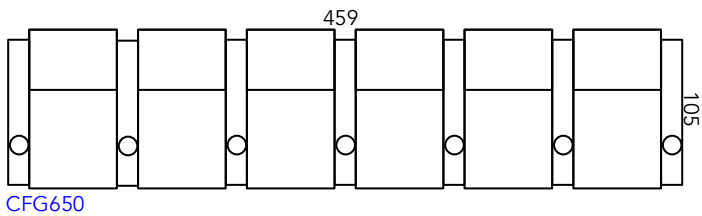

Manhattan Cinema Seating Guide

New Yorker
Pro Series

July 2019 Revision

As our products are made by hand, all dimensions are approximate only.

Reclined

Chair Moves Back
10cm & Forward
53cm (168cm Total)