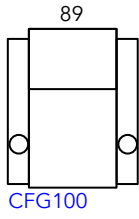

Manhattan Cinema Seating Guide

New Yorker
Pro Series

July 2019 Revision

As our products are made by hand, all dimensions are approximate only.

Reclined

Chair Moves Back
10cm & Forward
53cm (168cm Total)