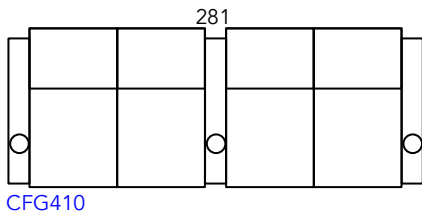

Manhattan Cinema Seating Guide

New Yorker
Pro Series

July 2019 Revision

As our products are made by hand, all dimensions are approximate only.

Reclined

Chair Moves Back
10cm & Forward
53cm (168cm Total)