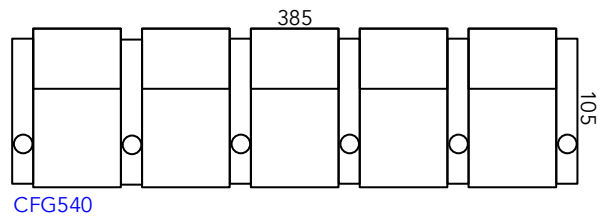

Manhattan Cinema Seating Guide

New Yorker
Pro Series

July 2019 Revision

As our products are made by hand, all dimensions are approximate only.

Reclined

Chair Moves Back
10cm & Forward
53cm (168cm Total)