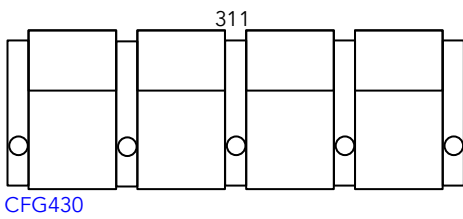

Manhattan Cinema Seating Guide

New Yorker
Pro Series

July 2019 Revision

As our products are made by hand, all dimensions are approximate only.

Reclined

Chair Moves Back
10cm & Forward
53cm (168cm Total)