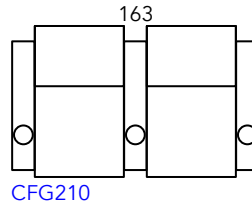

Manhattan Cinema Seating Guide

Brooklyn Pro Series

July 2019 Revision

As our products are made by hand, all dimensions are approximate only.

Reclined

Chair Moves Back
13cm & Forward
54cm (167cm Total)