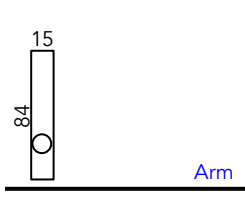

Manhattan Cinema Seating Guide

Brooklyn Pro Series

July 2019 Revision

As our products are made by hand, all dimensions are approximate only.

Reclined

Chair Moves Back
13cm & Forward
54cm (167cm Total)