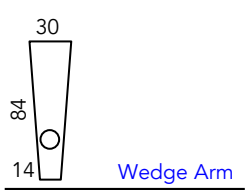

Manhattan Cinema Seating Guide

Brooklyn Pro Series

July 2019 Revision

As our products are made by hand, all dimensions are approximate only.

Reclined

Chair Moves Back
13cm & Forward
54cm (167cm Total)