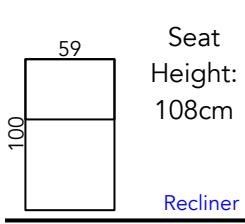

Manhattan Cinema Seating Guide

Brooklyn Pro Series

July 2019 Revision

As our products are made by hand, all dimensions are approximate only.

Reclined

Chair Moves Back
13cm & Forward
54cm (167cm Total)