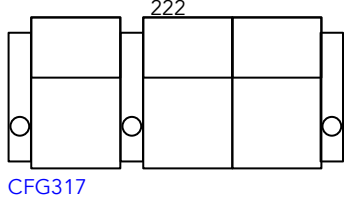

Manhattan Cinema Seating Guide

Brooklyn Pro Series

July 2019 Revision

As our products are made by hand, all dimensions are approximate only.

Reclined

Chair Moves Back
13cm & Forward
54cm (167cm Total)