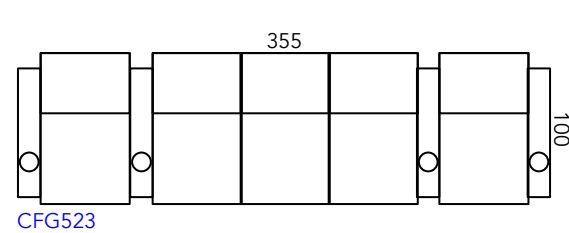

Manhattan Cinema Seating Guide

Brooklyn Pro Series

July 2019 Revision

As our products are made by hand, all dimensions are approximate only.

Reclined

Chair Moves Back
13cm & Forward
54cm (167cm Total)