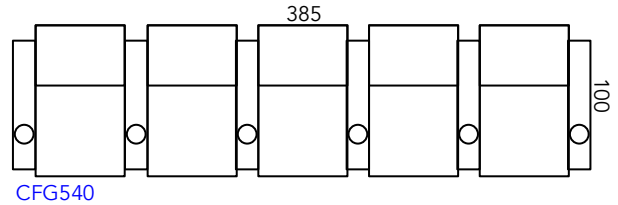

Manhattan Cinema Seating Guide

Brooklyn Pro Series

July 2019 Revision

As our products are made by hand, all dimensions are approximate only.

Reclined

Chair Moves Back
13cm & Forward
54cm (167cm Total)