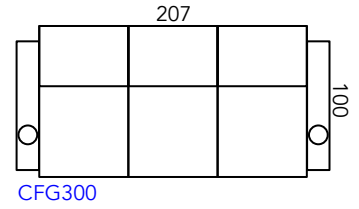

Manhattan Cinema Seating Guide

Brooklyn Pro Series

July 2019 Revision

As our products are made by hand, all dimensions are approximate only.

Reclined

Chair Moves Back
13cm & Forward
54cm (167cm Total)