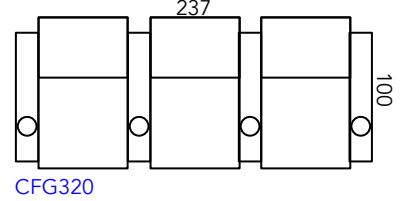

Manhattan Cinema Seating Guide

Brooklyn Pro Series

July 2019 Revision

As our products are made by hand, all dimensions are approximate only.

Reclined

Chair Moves Back
13cm & Forward
54cm (167cm Total)