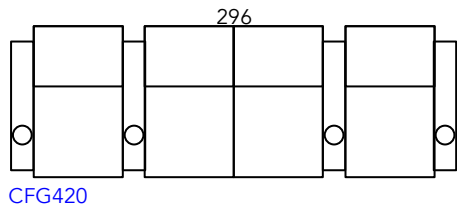

Manhattan Cinema Seating Guide

Brooklyn Pro Series

July 2019 Revision

As our products are made by hand, all dimensions are approximate only.

Reclined

Chair Moves Back
13cm & Forward
54cm (167cm Total)