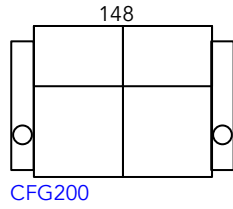

Manhattan Cinema Seating Guide

Brooklyn Pro Series

July 2019 Revision

As our products are made by hand, all dimensions are approximate only.

Reclined

Chair Moves Back
13cm & Forward
54cm (167cm Total)