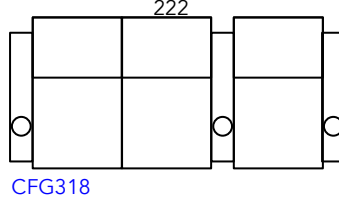

Manhattan Cinema Seating Guide

Brooklyn Pro Series

July 2019 Revision

As our products are made by hand, all dimensions are approximate only.

Reclined

Chair Moves Back
13cm & Forward
54cm (167cm Total)