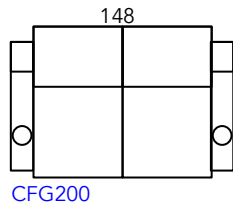

Manhattan Cinema Seating Guide

New Yorker
Series

As our products are made by hand, all dimensions are approximate only.

Chair Moves Back Just
5cm & Forward 60cm
(165cm Total)