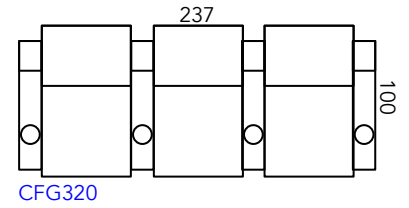

Manhattan Cinema Seating Guide

New Yorker
Series

As our products are made by hand, all dimensions are approximate only.

Chair Moves Back Just
5cm & Forward 60cm
(165cm Total)