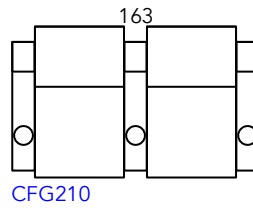

Manhattan Cinema Seating Guide

New Yorker
Series

As our products are made by hand, all dimensions are approximate only.

Chair Moves Back Just
5cm & Forward 60cm
(165cm Total)