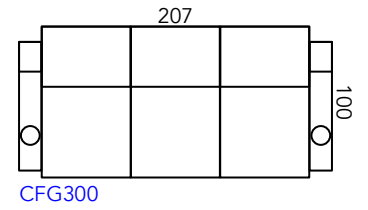

Manhattan Cinema Seating Guide

New Yorker
Series

As our products are made by hand, all dimensions are approximate only.

Chair Moves Back Just
5cm & Forward 60cm
(165cm Total)