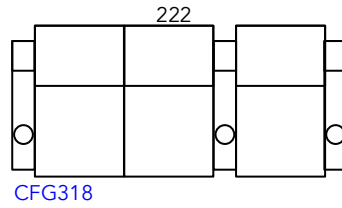

Manhattan Cinema Seating Guide

New Yorker
Series

As our products are made by hand, all dimensions are approximate only.

Chair Moves Back Just
5cm & Forward 60cm
(165cm Total)