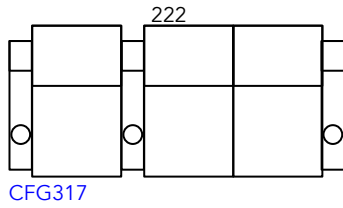

Manhattan Cinema Seating Guide

New Yorker
Series

As our products are made by hand, all dimensions are approximate only.

Chair Moves Back Just
5cm & Forward 60cm
(165cm Total)