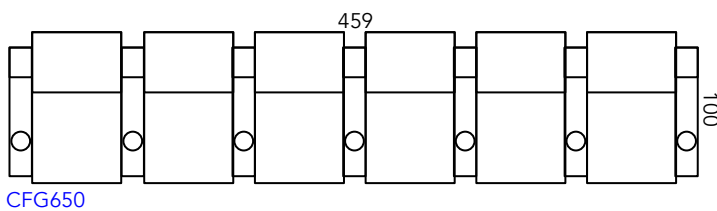

Manhattan Cinema Seating Guide

New Yorker
Series

As our products are made by hand, all dimensions are approximate only.

Chair Moves Back Just
5cm & Forward 60cm
(165cm Total)