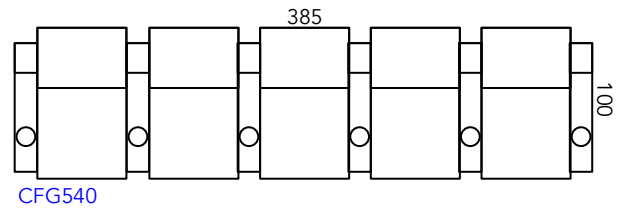

Manhattan Cinema Seating Guide

New Yorker
Series

As our products are made by hand, all dimensions are approximate only.

Chair Moves Back Just
5cm & Forward 60cm
(165cm Total)